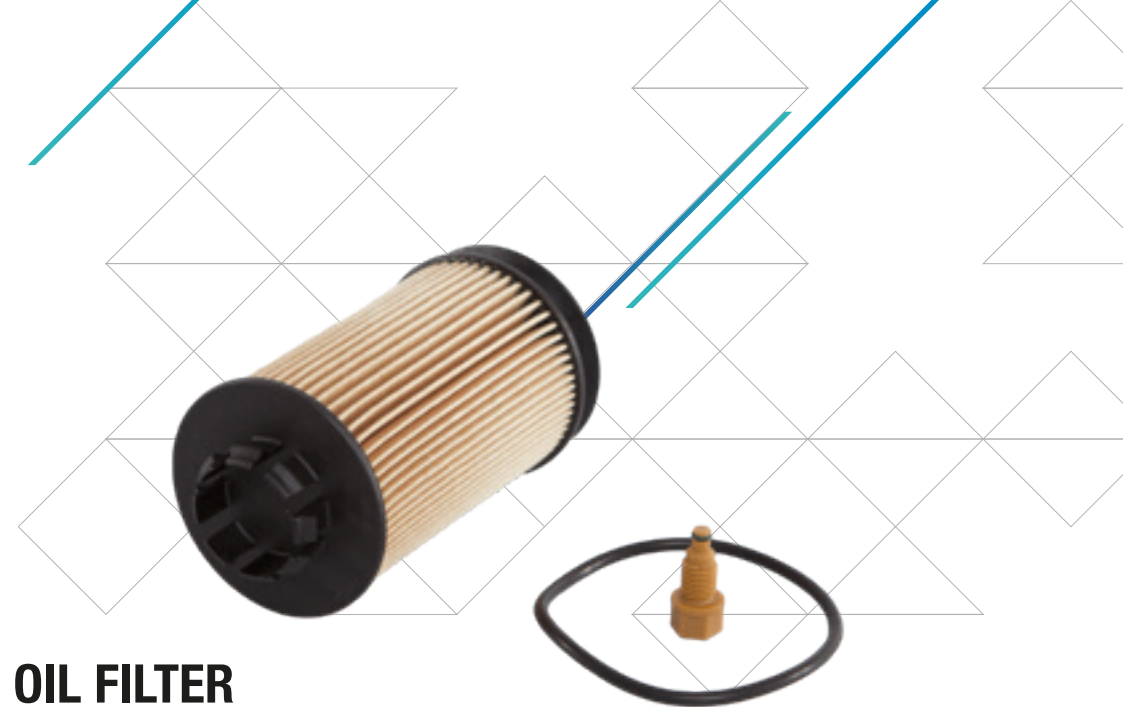

LSD OIL REAR DIFFERENTIAL 4L

FUSO Genuine Chemicals keep our vehicles running in top condition with a longer service life to give you the best in quality and reliability. This means you can rely on increased longevity, availability, as well as enhancing the resale value of their vehicle.

SUITABLE FOR	DETAILS	PART NO.	SPECIAL PRICE
FUSO TD/TF	Rear Diff TD V TF V-VI	Q3808610	£48.50

OIL FILTER

FUSO Genuine Oil Filters trap impurities from the engine oil to prevent oil deterioration and maintain smooth engine operation. With its larger filtration areas, FUSO Genuine Oil Filters offer superior filtration, resist clogging, and trap impurities without restricting the oil flow.

SUITABLE FOR	DETAILS	PART NO.	SPECIAL PRICE
FUSO TD	TD (2005-2011) III/IV	QME227821	£22.80
FUSO TD	TD (2005-2011) IV	QME228898	£50.00
FUSO TD	TD (2005-2011) V	QMK666096	£25.00
FUSO TF	TF (2011+) V-VI	QQC000001	£30.00