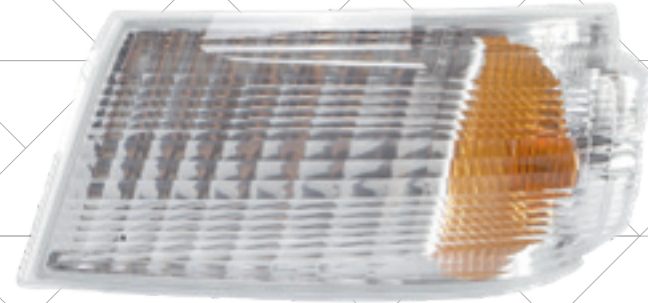

HEAD LAMP LH/RH

The main function of the FUSO Genuine Head Lamps is to illuminate the route immediately in front of the vehicle for the drivers' safety, to detect obstacles and for faster movement, as well as for the safety of other road users in general and especially in poor visibility conditions.

INDICATOR LAMP FRONT LH/RH

FUSO Genuine Indicator Lamps are part of the vehicle lightning system and used to inform other road users about a change of direction. They are certified to meet the basic requirements of traffic safety and environmental protection.

RUBBER FLOOR MAT

The FUSO Rubber Floor Mats are made of sturdy and stain-resistant natural rubber. Custom-fit for the floor area of the Canter, FUSO Rubber Floor Mats are easy to fit and remove for optimal cleaning conditions.